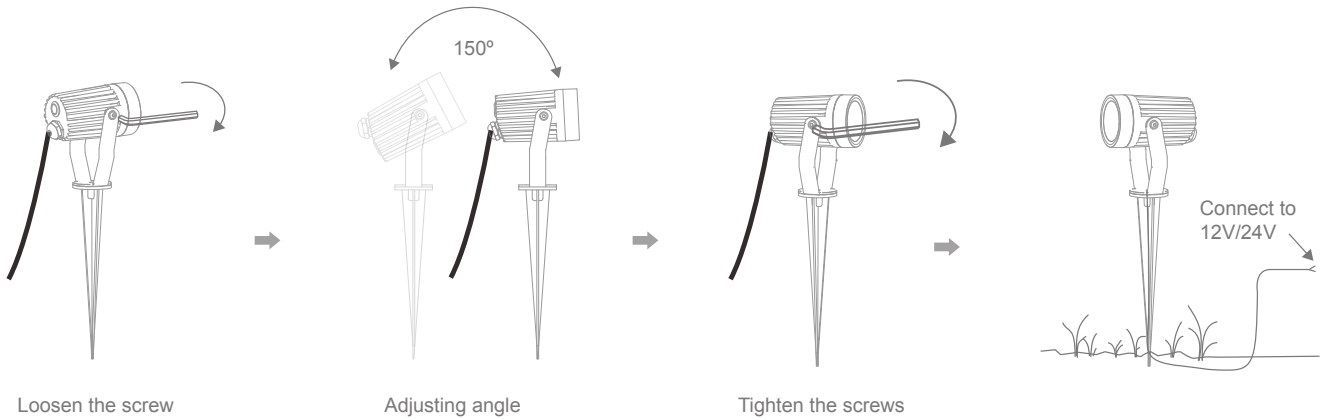

ZOOM-PRO-5

December 1, 2023 9:23 AM

Order Code	Product Code	Description
25702	ZOOM-PRO-5	5W LED Garden light

Thank you for purchasing your new LED ZOOM-PRO, Please take the time to read and understand the instruction sheet below. Failure to do so may void warranty.

Specifications

Voltage:	12V/24V DC	Lumen (±5%):	Warm White - 320lm Neutral White - 360lm White - 360lm	Dimmable:	No
Power:	5W	Beam Angle:	40°	CRI:	>80
IP Rating:	65	CCT:	3000K - 4000K - 5000K (Switchable)	Lifespan:	30,000hrs